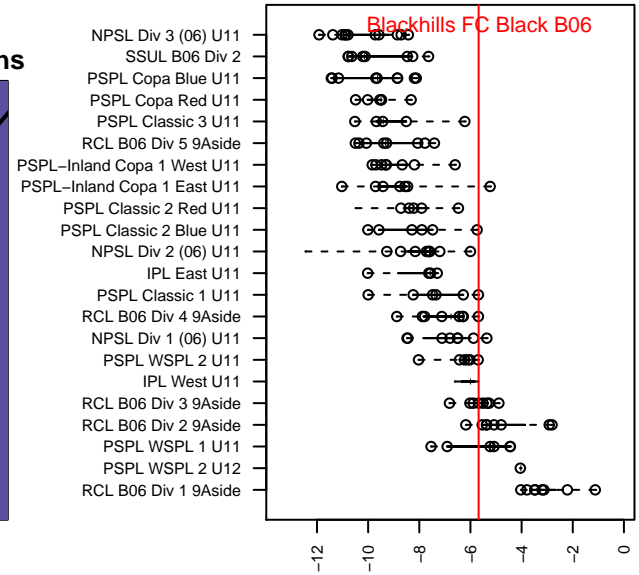

**attack and defense rating
relative to others at age
and all opponents in last 13 months**