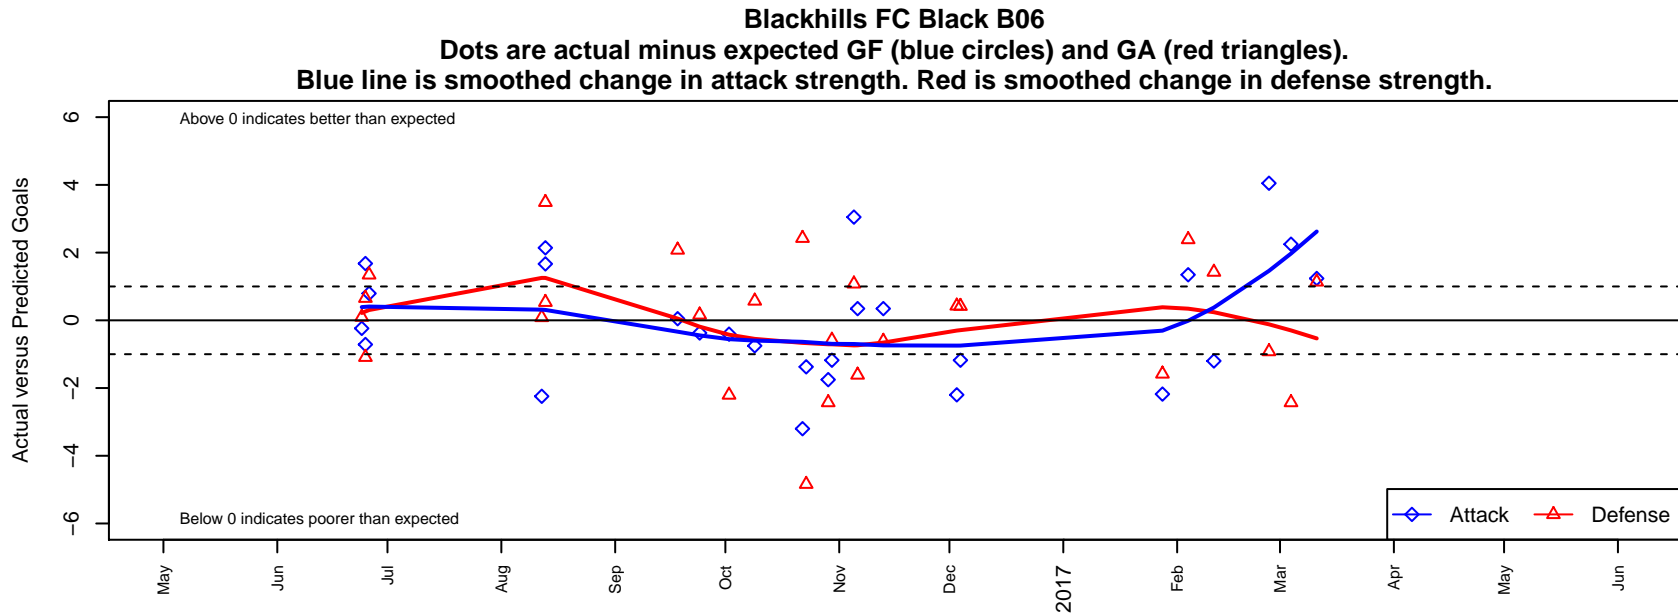

Blackhills FC Black B06

Blackhills FC
 Olympia, WA
 B06 total strength=723
 attack=1.52 defense=0.38
 fall league = RCL B06 Div 3 9Aside
 spr league = Win RCL B06 Div 3

alt names used:
 Blackhills FC B06 Black
 Blackhills FC B06 Black A
 BLACKHILLS FC B06 BLACK (WA)
 Blackhills FC B06 Black A

Venues played:
 2016 Capital Cup BU11 Gold
 2016 REDAPT Cup Gold U11
 2016 RCL B06 Div 3 9Aside
 2016 Win RCL B06 Div 3

**attack and defense variance (black dot)
relative to other teams
and top 10 in region**