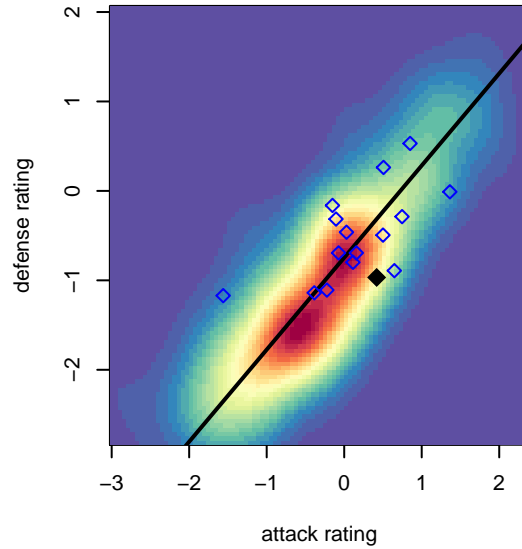

**attack and defense rating
relative to others at age
and all opponents in last 13 months**