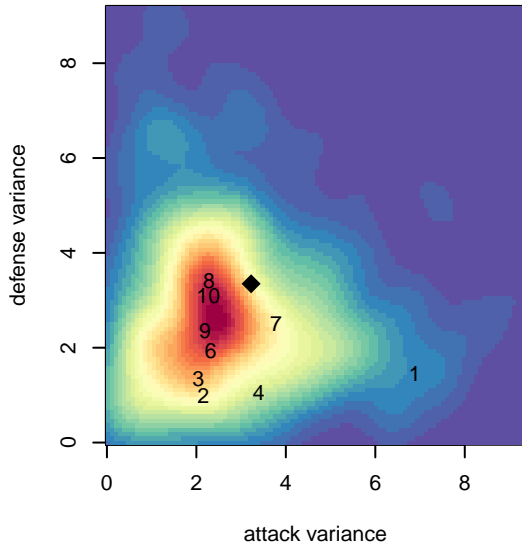

Blackhills FC Black B06

Blackhills FC
 Olympia, WA
 B06 total strength=723
 attack=1.52 defense=0.38
 fall league = RCL B06 Div 3 9Aside
 spr league = Win RCL B06 Div 3

alt names used:
 Blackhills FC B06 Black
 Blackhills FC B06 Black A
 BLACKHILLS FC B06 BLACK (WA)
 Blackhills FC B06 Black A

Venues played:
 2016 Capital Cup BU11 Gold
 2016 REDAPT Cup Gold U11
 2016 RCL B06 Div 3 9Aside
 2016 Win RCL B06 Div 3

**attack and defense variance (black dot)
relative to other teams
and top 10 in region**